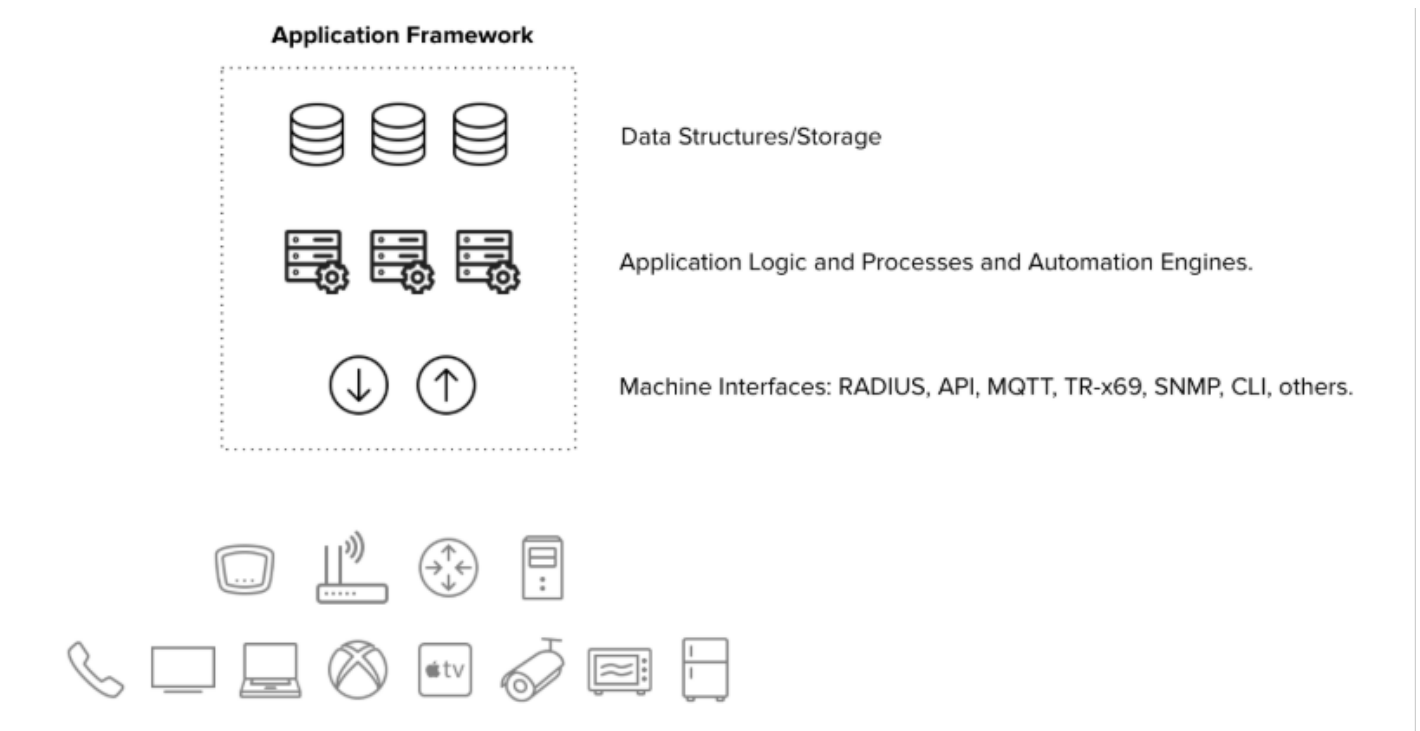

Architecture

zequence Platforms share the following framework architecture:

- **Machine Interfaces:** RADIUS, TR069, MQTT, Web Server, etc.
- **Application:** AAA, Captive Portal, Device Management, Service Management, Firmware Manager, among others.
- **Databases:** database for devices users/records, metrics, among others.

Each layer can be easily scaled horizontally depending on either traffic, activity or size requirements.

Further reading:

- [What is CONTROL?](#)
- [Specifications](#)

Revision #2

Created 2020-03-27 17:36:47 UTC